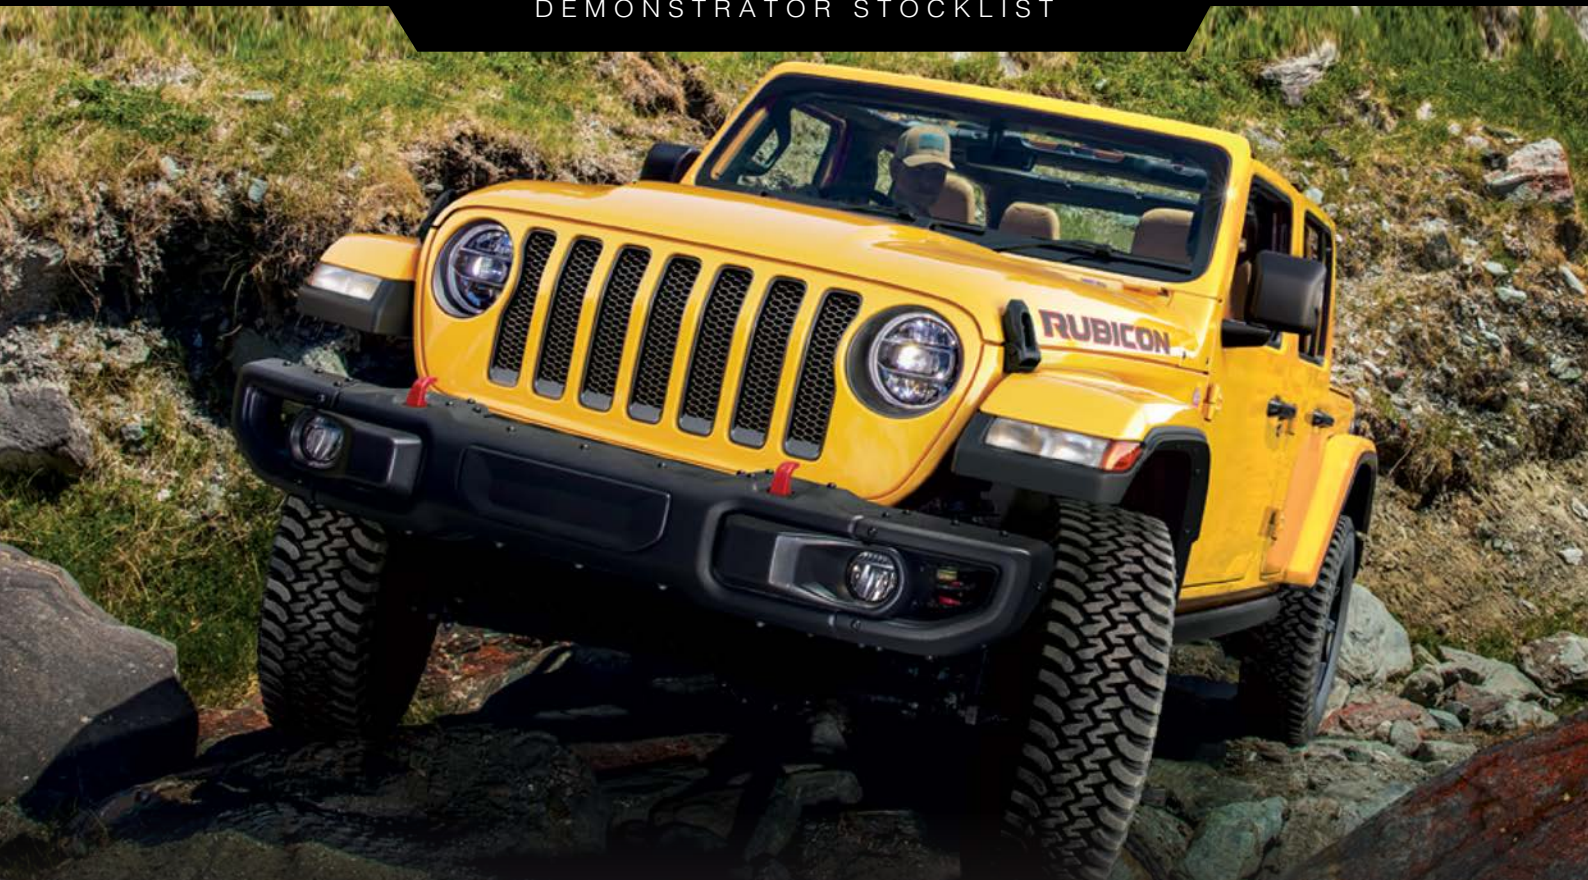

DEMONSTRATOR STOCKLIST

STOCK #	MODEL	COLOUR	OPTIONS	SALE PRICE DRIVEAWAY	SAVE
40779606	Compass Limited 2.4L Petrol Auto	Bronze Metallic	Metallic Paint, Sunroof	\$38,000	\$10,780
40778803	Compass Trailhawk	Vocal White		\$40,000	\$10,150
40778817	Compass Trailhawk	Vocal White	Adv Tech, Com Con	\$44,000	\$6,150
41334461	Cherokee Limited 3.2L Auto	Granite Crystal	Roof, Wheel Upgrade	\$45,000	\$11,376
42699435	Cherokee Limited 3.2L Auto	Bright White		\$47,000	\$5,581
43107864	Wrangler JL Sport S	Hella Yella	Sport S Group	\$53,000	\$4,583
43107960	Wrangler Unlimited JL Sport S	Granite Crystal	Metallic Paint, Dual Top	\$57,000	\$6,315
2783185	Wrangler Unlimited JL Overland	Punk'N	Metallic Paint, Trail RMS	\$60,000	\$11,032
43554052	Grand Cherokee Upland 3.0L Diesel	Bright White	Sunroof	\$64,000	\$5,090
43143568	Grand Cherokee Limited 3.0L Diesel	Granite Crystal	Metallic Paint	\$71,000	\$4,530
43369507	Grand Cherokee Trailhawk	Sting Grey	Metallic Paint	\$77,000	\$4,855
41871183	Grand Cherokee Trackhawk 6.2SC	Velvet Red	Metallic Paint	\$130,000	\$17,509
42999069	300C Luxury 3.6L Petrol	Bright White	S/Roof & Audio	\$58,000	\$12,091